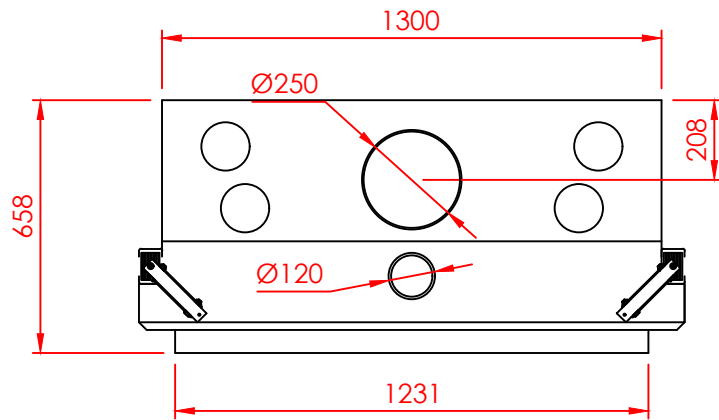

Top

Series:	FLAT
Model:	Architectural
Type:	119x42
Specials:	AERO

All dimensions in mm
General dimension tolerances up to 7mm
All illustrations and drawings are protected by copyright.
Exploitation or publication, even of individual details,
only with our permission.
Technical changes and errors reserved.

REGAL FIRE

Nea Redestos, Thermi, 57001
Thessaloniki GREECE
t: +30 2310 461386 f: +30 2310 461493
e: info@regal.com.gr
www.tzakiaregal.gr | www.regal.com.gr