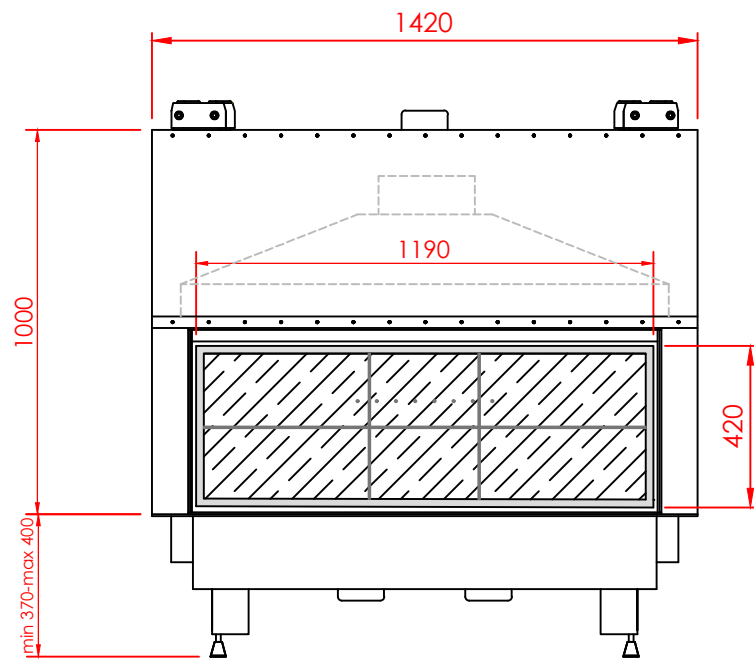

Front

Series:	FLAT
Model:	Architectural
Type:	119x42
Specials:	STD

All dimensions in mm
General dimension tolerances up to 7mm
All illustrations and drawings are protected by copyright.
Exploitation or publication, even of individual details,
only with our permission.
Technical changes and errors reserved.

Nea Redestos, Themi, 57001
Thessaloniki GREECE
t: +30 2310 461386 f: +30 2310 461493
e: info@regal.com.gr
www.tzakiaregal.gr | www.regal.com.gr