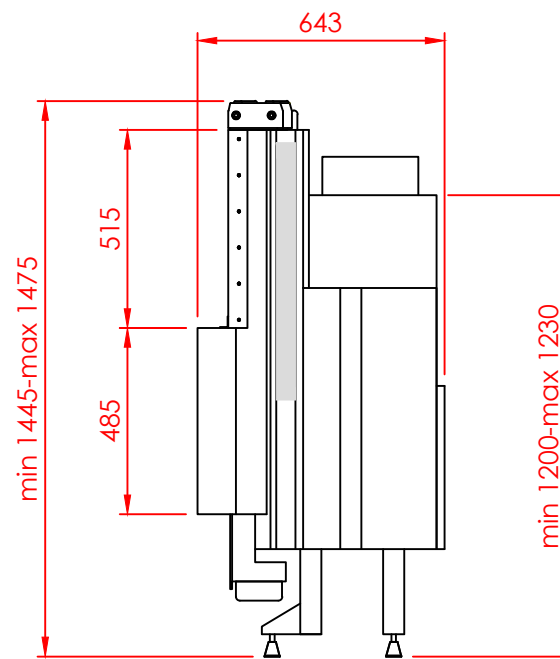

Side

Series:	FLAT
Model:	Architectural
Type:	119x42
Specials:	STD

All dimensions in mm
General dimension tolerances up to 7mm
All illustrations and drawings are protected by copyright.
Exploitation or publication, even of individual details,
only with our permission.
Technical changes and errors reserved.

Nea Redestos, Themi, 57001
Thessaloniki GREECE
t: +30 2310 461386 f: +30 2310 461493
e: info@regal.com.gr
www.tzakiaregal.gr | www.regal.com.gr